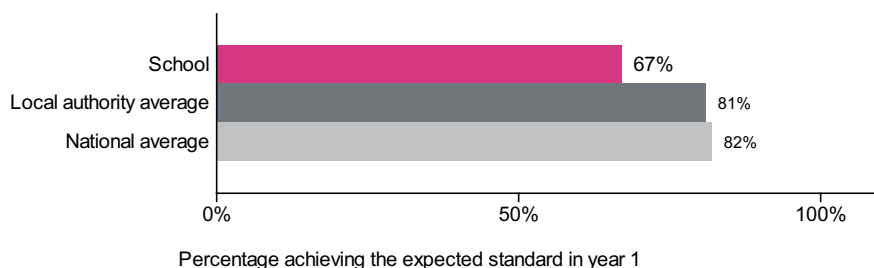

Great Ponton Church of England School (URN: 120602)

Phonics year 1 screening check

This is provisional data for 2018/19.

Percentage achieving the expected standard in phonics

Number of pupils = 9

Phonics average score