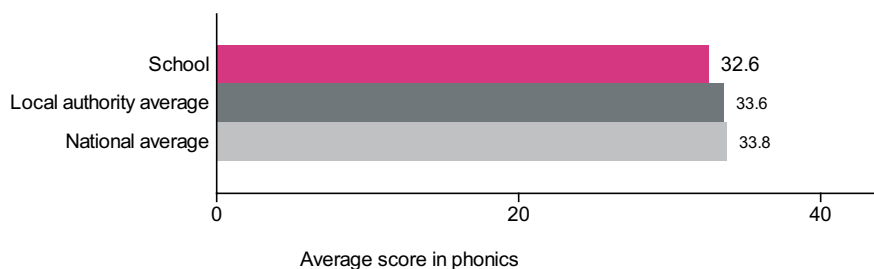

Phonics average score

Number of pupils = 9