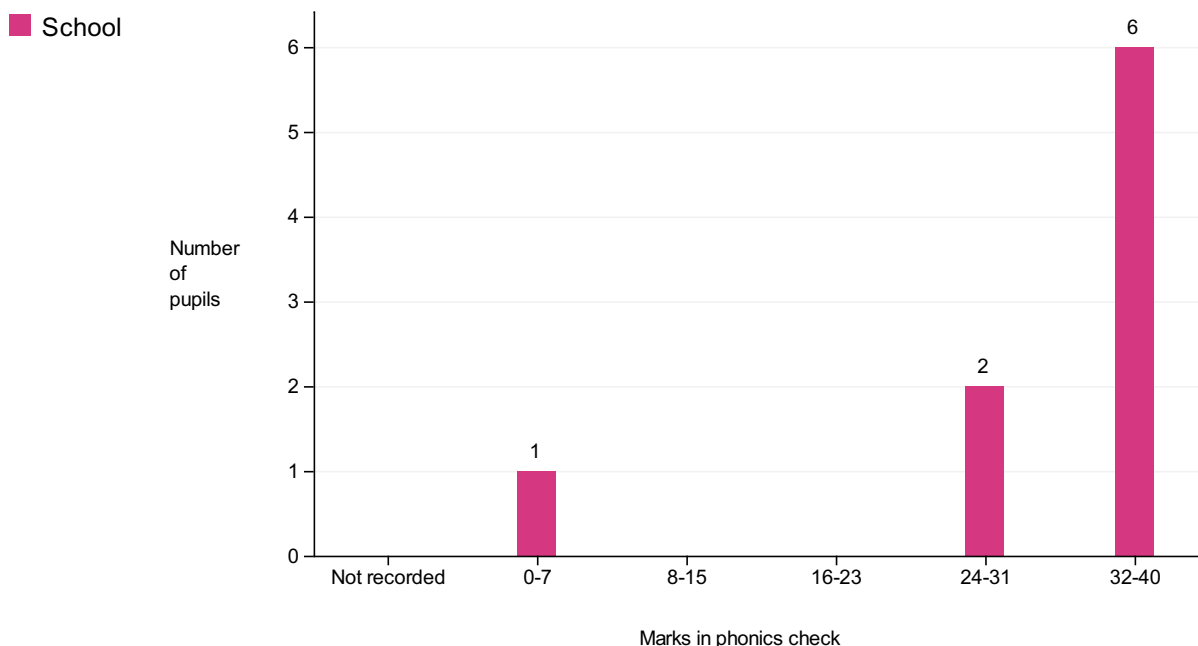

Attainment in phonics by mark

Number of pupils = 9