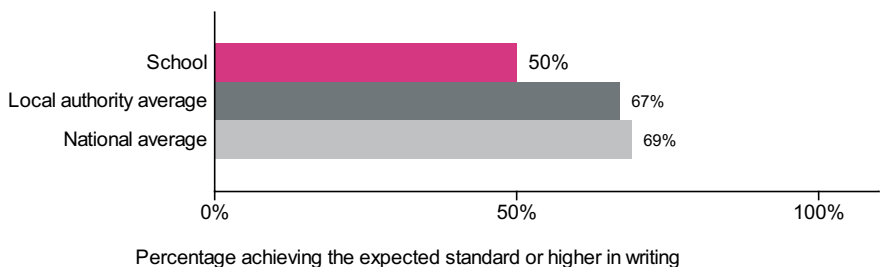

Great Ponton Church of England School (URN: 120602)

Key stage 1

This is provisional data for 2018/19.

Percentage achieving the expected standard or higher in reading

Number of pupils = 10

Percentage achieving greater depth in reading

Number of pupils = 10

Percentage achieving the expected standard or higher in writing

Number of pupils = 10

Percentage achieving greater depth in writing

Number of pupils = 10

Percentage achieving the expected standard or higher in maths