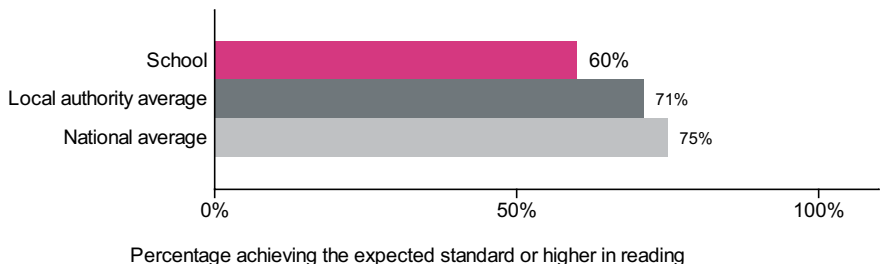

Great Ponton Church of England School (URN: 120602)

Key stage 1

This is provisional data for 2018/19.

Percentage achieving the expected standard or higher in reading

Number of pupils = 10

Percentage achieving greater depth in reading

Number of pupils = 10

Percentage achieving the expected standard or higher in writing

Number of pupils = 10

Percentage achieving greater depth in writing

Number of pupils = 10

Percentage achieving the expected standard or higher in maths